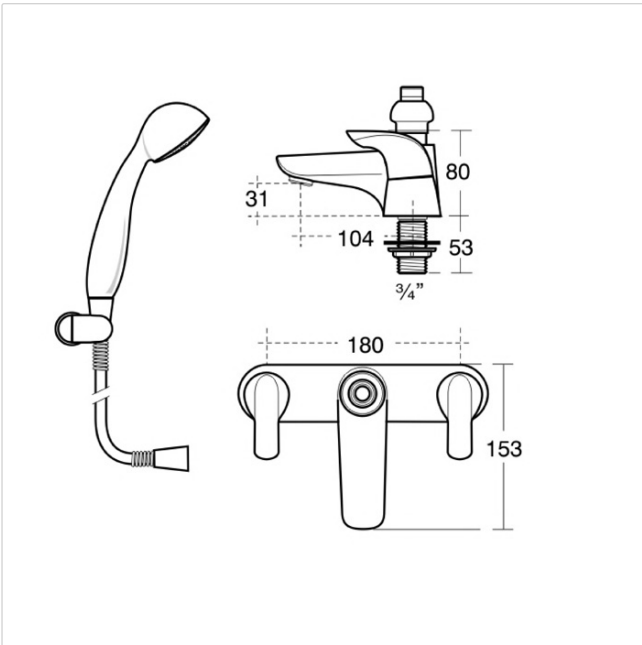

Frequently used applications

Hotels

Residential

Features

Water Saving

Tel: 0870 122 8822
Fax: 0870 122 8282
Email: info@idealspec.co.uk
Web: www.idealspec.co.uk

Date created: 26/07/2013